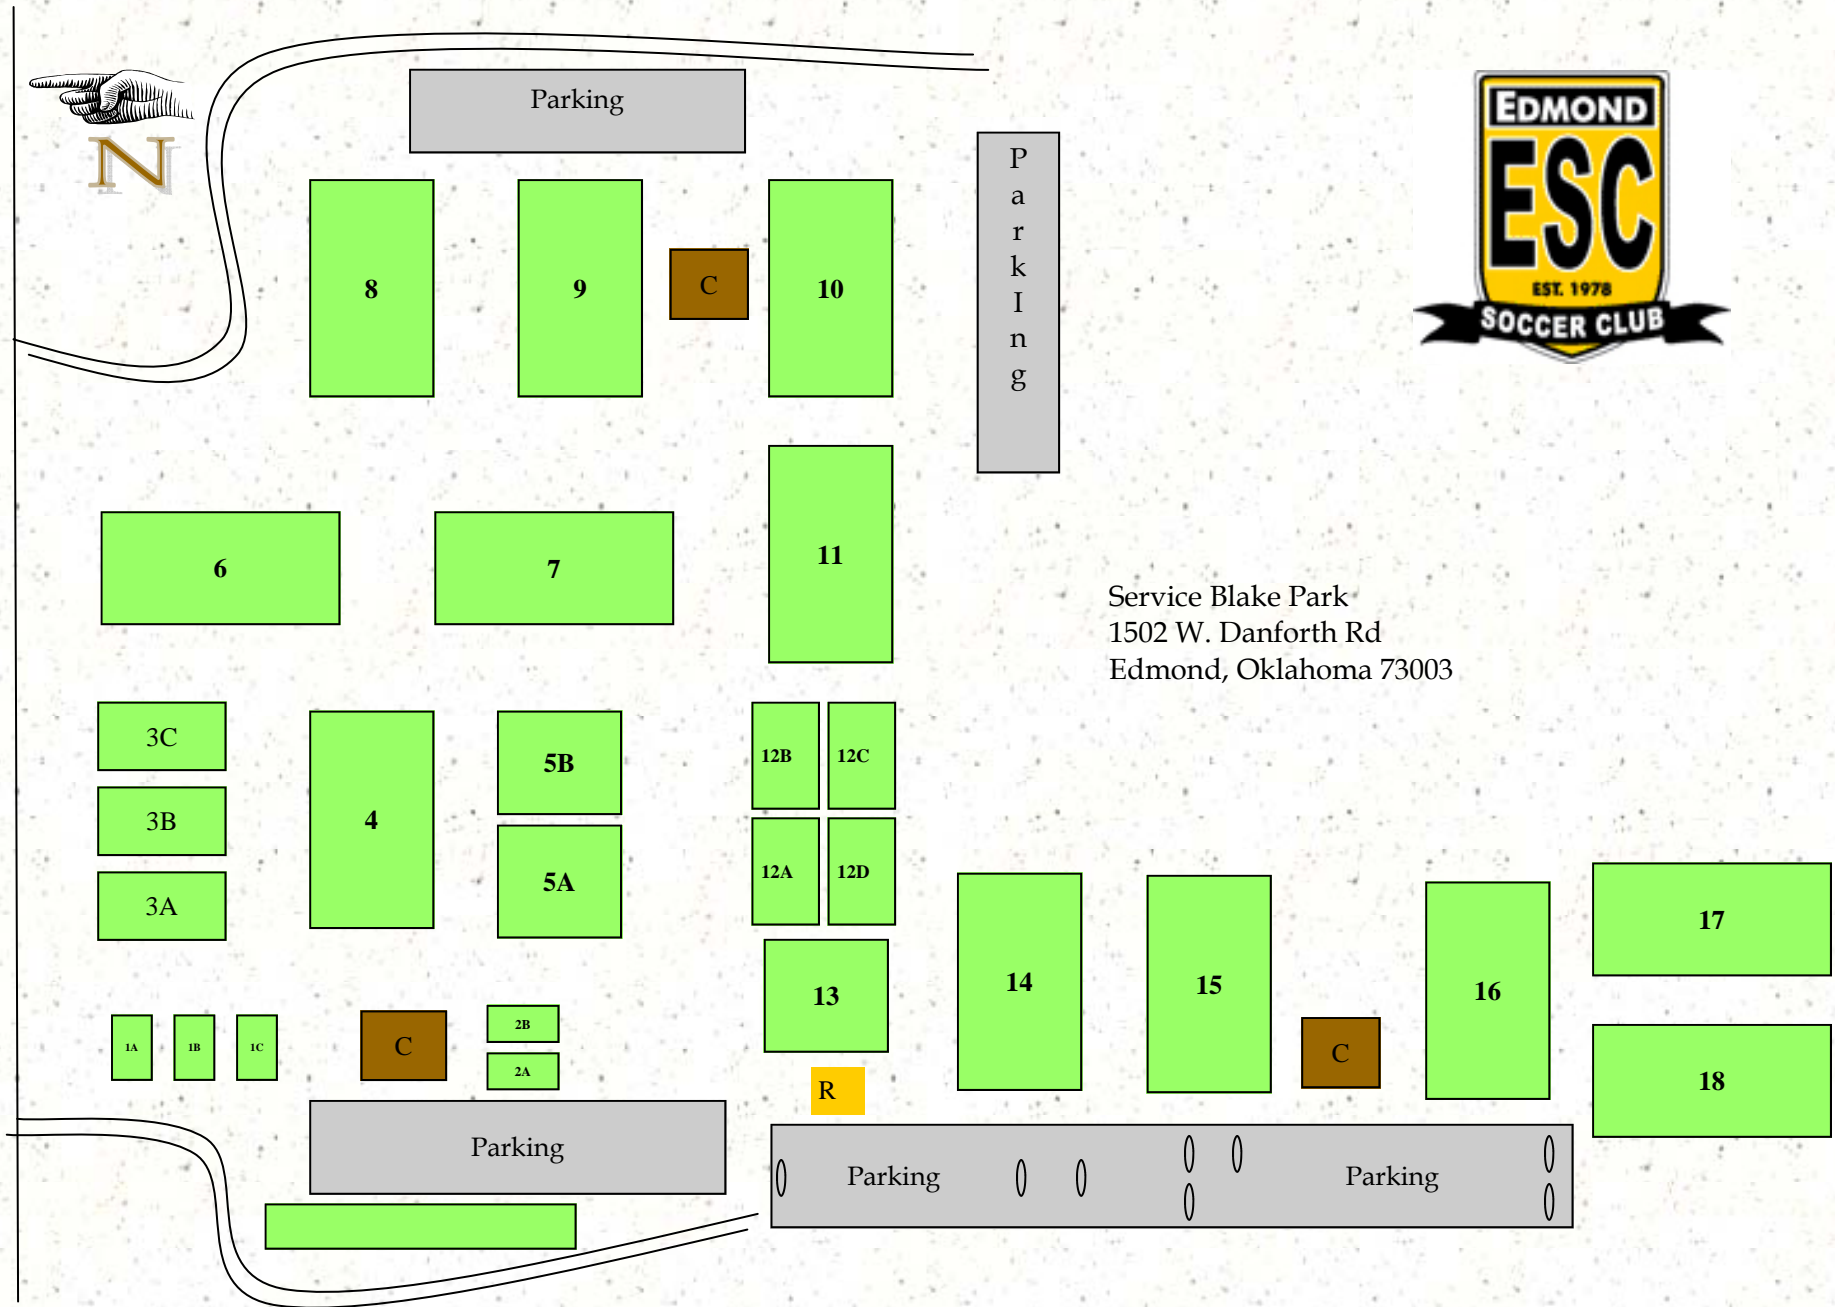

Service Blake Park  
1502 W. Danforth Rd  
Edmond, Oklahoma 73003

Danforth Rd.

R Ref Shack

C Concessions